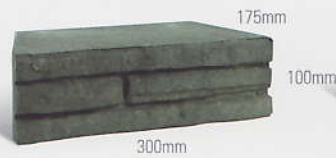

# Retaining Wall Natural Impressions®

## AVAILABLE SIZES

Natural Impressions®  
Flagstone Block

Natural Impressions®  
Flagstone Cap

## FEATURES

- Maximum non reinforced 800mm + cap (8 courses)
- Natural stacked stone finish
- Available in two blended colours
- Unique rear lip for ease of construction in setback walls