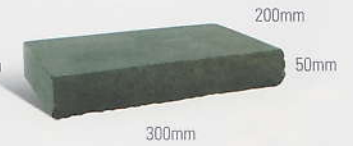

# Retaining Wall Natural Impressions®

## AVAILABLE SIZES

Natural Impressions®  
Flagstone Block

Natural Impressions®  
Flagstone Cap

## FEATURES

- Maximum non reinforced 800mm + cap (8 courses)
- Natural stacked stone finish
- Available in two blended colours
- Unique rear lip for ease of construction in setback walls